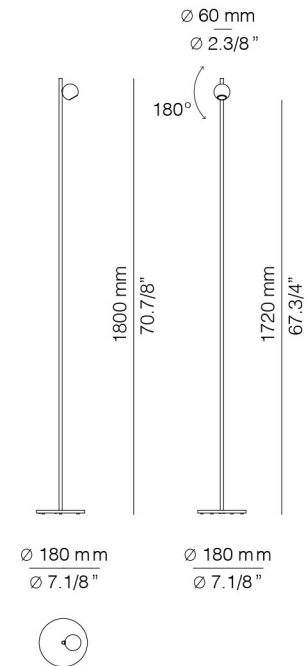

T-4074-W

LED 6,2W
(2700K / Ang. 38° / >90CRI
300mA) / 230V
Typ* 625 lumens
Dimmable Triac

Finishes

- 26 BLACK
- 55 BEIGE
- 59 TERRACOTA

T-4074-M

LED 6,2W
(3000K / Ang. 38° / >90CRI
300mA) / 230V
Typ* 652 lumens
Dimmable Triac

M-4077-M

LED 3W
 (3000K / Ang. 38° / >90CRI
 24V) / 100V - 240V
 Typ* 330 lumens
 Push button dimmer on the cord
 Universal plug

p-4078-W

LED 3W
 (2700K / Ang. 38° / >90CRI
 24V) / 100V - 240V
 Typ* 300 lumens
 Push button dimmer on the cord
 Universal plug

p-4078-M

LED 3W
 (3000K / Ang. 38° / >90CRI
 24V) / 100V - 240V
 Typ* 330 lumens
 Push button dimmer on the cord
 Universal plug

P-4079-W

LED 6,2W
 (2700K / Ang. 38° / >90CRI
 300mA) / 100V - 240V
 Typ* 625 lumens
 Push button dimmer on the cord
 Universal plug

P-4079-M

LED 6,2W
 (2700K / Ang. 38° / >90CRI
 300mA) / 100V - 240V
 Typ* 652 lumens
 Push button dimmer on the cord
 Universal plug

Finishes

- 26 BLACK
- 55 BEIGE
- 59 TERRACOTA

Additional

We offer custom finishes, sizes, and alternate lamping for projects.