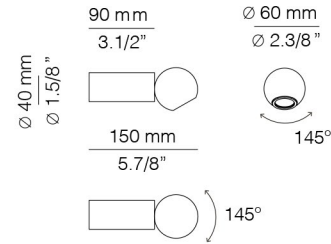

A-4070-W

LED 3W
(2700K / Ang. 38° >90CRI
350mA) / 100V - 240V
Typ* 285 lumens
Non Dimmable

Finishes

- 26 BLACK
- 55 BEIGE
- 59 TERRACOTA

A-4070-M

LED 3W
(3000K / Ang. 38° >90CRI
350mA) / 100V - 240V
Typ* 367 lumens
Non Dimmable

Finishes

- 26 BLACK
- 55 BEIGE
- 59 TERRACOTA