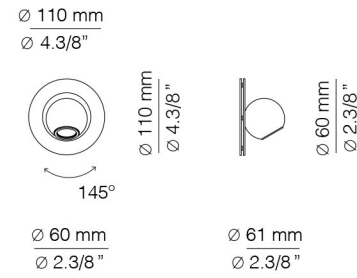

Finishes

- 26 BLACK
- 55 BEIGE
- 59 TERRACOTA