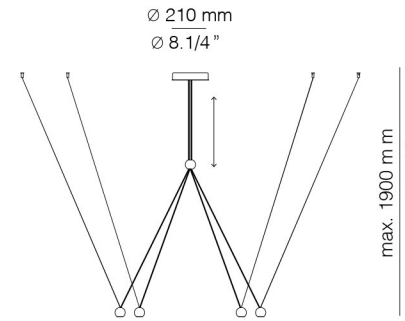

R21S.4

With surface canopy