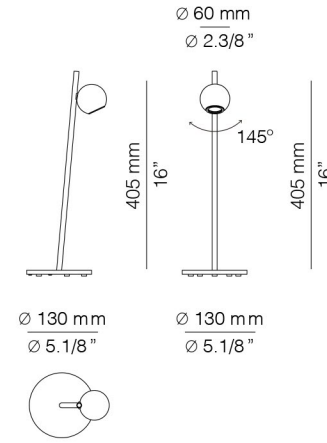

M-4077-W

LED 3W
(2700K / Ang. 38° / >90CRI
24V) / 100V - 240V
Typ* 300 lumens
Push button dimmer on the cord
Universal plug

M-4077-M

LED 3W
(3000K / Ang. 38° / >90CRI
24V) / 100V - 240V
Typ* 330 lumens
Push button dimmer on the cord
Universal plug