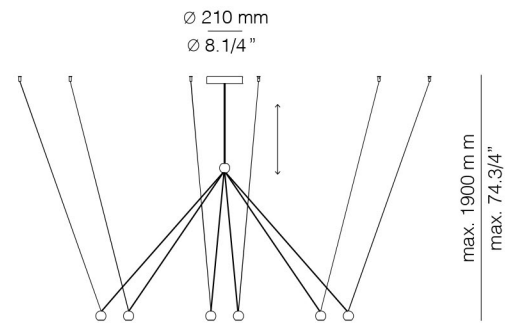

Additional

We offer custom finishes, sizes, and alternate lamping for projects.

Photographs may show non-standard products.

M-4077-W

LED 3W
 (2700K / Ang. 38° / >90CRI
 24V) / 100V - 240V
 Typ* 300 lumens
 Push button dimmer on the cord
 Universal plug