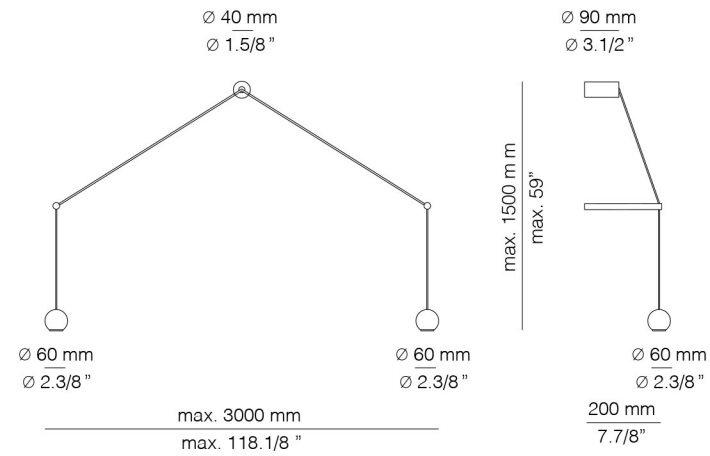

Finishes

- 26 BLACK
- 55 BEIGE
- 59 TERRACOTA

Additional

We offer custom finishes, sizes, and alternate lamping for projects.

Photographs may show non-standard products.