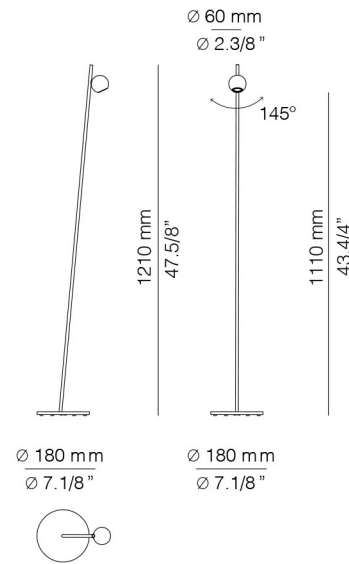

p-4078-M

LED 3W
(3000K / Ang. 38° / >90CRI
24V) / 100V - 240V
Typ* 330 lumens
Push button dimmer on the cord
Universal plug